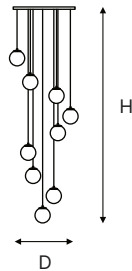

Various glass shade options

5 YEARS LIMITED WARRANTY INCLUDED

IP20

IESNA LM-79

IESNA LM-80

TECHNICAL DRAWING

AD-MD-18881S-9: D 600 x H 1,800 mm

PRODUCT SPECIFICATIONS

Summary	AD-MD-18881S-9
Dimensions	D 600 x H 1,800 mm
Lumen Output	3,150 lm
Efficacy	70 lm/W
Power Consumption	45 W
Input Voltage	120-277V AC
CCT	3000K
CRI	Ra80
IP rating	IP20
Shade	Clear Glass, Gradient Smoky Glass, Gradient Amber Glass
Warranty	5 Years