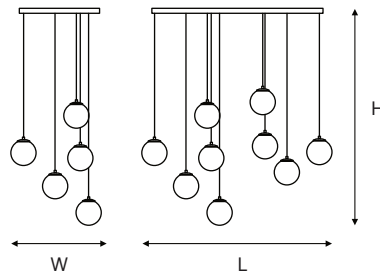

Various glass shade options

5 YEARS
LIMITED WARRANTY
INCLUDED

IP20
HATED & TESTED

IESNA
LM-79

IESNA
LM-80

TECHNICAL DRAWING

AD-MD-18881S-8: L 1,040 x W 350 X H 1,800 mm

PRODUCT SPECIFICATIONS

Summary	AD-MD-18881S-8
Dimensions	L 1,040 x W 350 x H 1,800 mm
Lumen Output	2,800 lm
Efficacy	70 lm/W
Power Consumption	40 W
Input Voltage	120-277V AC
CCT	3000K
CRI	Ra80
IP rating	IP20
Shade	Clear Glass, Gradient Smoky Glass
Warranty	5 Years