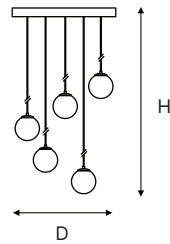

### TECHNICAL DRAWING

AD-MD-18881S-5: D 400 x H 1,800 mm

### PRODUCT SPECIFICATIONS

Summary	AD-MD-18881S-5
Dimensions	D 400 x H 1,800 mm
Lumen Output	1,400 lm
Efficacy	70 lm/W
Power Consumption	20 W
Input Voltage	120-277V AC
CCT	3000K
CRI	Ra80
IP rating	IP20
Shade	Clear Glass, Gradient Smoky Glass
Warranty	5 Years