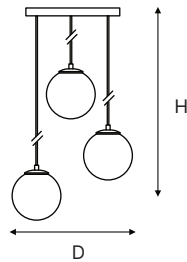

Various glass shade options

5 YEARS
LIMITED WARRANTY
INCLUDED

IP20
HATED & TESTED

IESNA
LM-79

IESNA
LM-80

TECHNICAL DRAWING

AD-MD-18881S-3: D 300 x H 1,500 mm

PRODUCT SPECIFICATIONS

Summary	AD-MD-18881S-3
Dimensions	D 300 x H 1,500 mm
Lumen Output	1,050 lm
Efficacy	70 lm/W
Power Consumption	15 W
Input Voltage	120-277V AC
CCT	3000K
CRI	Ra80
IP rating	IP20
Shade	Clear Glass, Gradient Smoky Glass
Warranty	5 Years