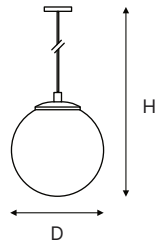

Various glass shade options

5 YEARS LIMITED WARRANTY INCLUDED

IP20

IESNA LM-79

IESNA LM-80

TECHNICAL DRAWING

AD-MD-18881S-1: D 150 x H 1500 mm

PRODUCT SPECIFICATIONS

Summary	AD-MD-18881S-1
Dimensions	D 150 x H 1,500 mm
Lumen Output	350 lm
Efficacy	70 lm/W
Power Consumption	5 W
Input Voltage	120-277V AC
CCT	3000K
CRI	Ra80
IP rating	IP20
Shade	Clear Glass, Gradient Smoky Glass, Gradient Amber Glass
Warranty	5 Years