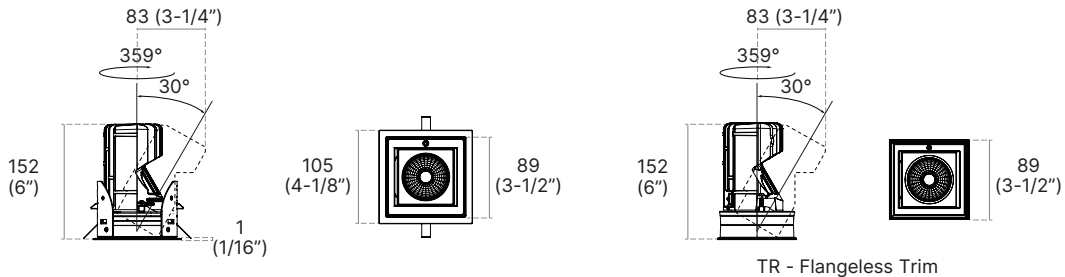

IP20
RATED & TESTED

5 YEARS
LIMITED WARRANTY
INCLUDED

TECHNICAL DRAWING

TR - Flangeless Trim

Units in Metric

PRODUCT SPECIFICATIONS

Summary	AP-AV3SAR-AR	AP-AV3RAR-TR
Dimensions	105mm x 105mm x 152mm	89mm x 89mm x 152mm
Power Consumption	14 W, 23 W	14 W, 23 W
Lumen Output	1300-1900 lm	1300-1900 lm
Input Voltage	120-277V AC	120-277V AC
Colour Temperature	2700K, 3000K, 3500K, 4000K, CCT, WD	2700K, 3000K, 3500K, 4000K, CCT, DM
Finish	Gold, Chrome, Brushed Chrome, Matte White, Brushed Nickel, Satin Nickel, Matte Black, Aluminum	Satin Nickel, Matte Black, Aluminum
CRI	Ra90	Ra90
Beam Angle	15° (Spot), 30° (Narrow Flood), 42° (Flood)	15° (Spot), 30° (Narrow Flood), 42° (Flood)
Warranty	5 Years	5 Years