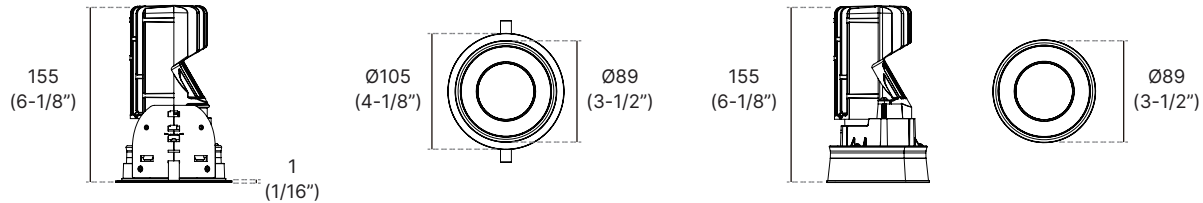

Type

Project

Notes

AP-AV3RSF

Ultra-Thin Profile Round Regressed Shower Trim

Housing-free light engine install quickly.

The perfect option for a flush finish with ceiling materials.

Ease of installation, fast-mount features.

IP65
RATED & TESTED

5 YEARS
LIMITED WARRANTY
INCLUDED

TECHNICAL DRAWING

TR - Flangeless Trim

Units in Metric

PRODUCT SPECIFICATIONS

Summary	AP-AV3RSF-AR	AP-AV3RSF-TR
Dimensions	Ø105mm x 155mm	Ø89mm x 155mm
Power Consumption	14 W, 23 W	14 W, 23 W
Lumen Output	1050 - 1550 lm	1050 - 1550 lm
Input Voltage	120-277V AC	120-277V AC
Colour Temperature	2700K, 3000K, 3500K, 4000K	2700K, 3000K, 3500K, 4000K
Finish	Gold, Chrome, Brushed Chrome, Matte White, Brushed Nickel, Satin Nickel, Matte Black, Aluminum	
CRI	Ra90	Ra90
Beam Angle	44° (Flood)	44° (Flood)
Warranty	5 Years	5 Years

ORDER FORM

1	2	3	4	5	6	7	8
1. FAMILY	2. SIZE	3. WATTAGE		4. VOLTAGE	5. CCT		
AP-AV3RSF	AR Ø105 x 155 TR Ø89 x 155	14 14W 23 23W		A 120-277V AC	27 2700K 30 3000K	35 3500K 40 4000K	
6. BEAM ANGLE	7. DIMMING	8. FINISH					
44 44°	DM 0-10V Dimming TRI TRIAC Dimming	CH Chrome AL Aluminum	BC Brushed Chrome BN Brushed Nickel	WH White BK Black	GD Gold SN Satin Nickel		