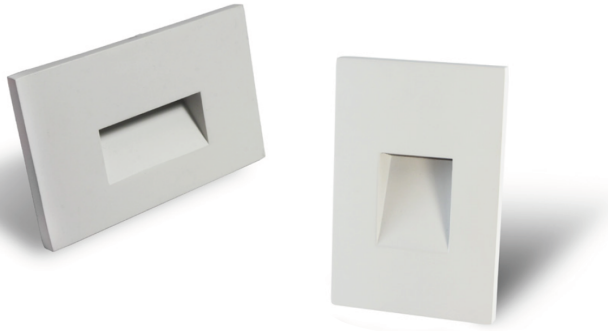

Type

Project

Notes

ADL-WP05-RH&RV

OUTDOOR SCREWLESS LED STEP LIGHT

Perfect for lighting pathways, walls, or stairs

Dimmable (driver not included)

Over 50,000 hours of life

Vandal resistance

TECHNICAL DRAWING

PRODUCT SPECIFICATIONS

Summary	ADL-WP05-RH-A	ADL-WP05-RH-B	ADL-WP05-RV-A	ADL-WP05-RV-B
Dimensions	120 x 73 x 38 mm	120 x 73 x 38 mm	117 x 74 x 35 mm	117 x 74 x 35 mm
Power Consumption	2 W	2 W	2 W	2 W
Lumen Output	185 lm	185 lm	185 lm	185 lm
Input Voltage	120-277V AC	12V DC	120-277V AC	12V DC
Colour Temperature	2700K, 3000K, 3500K, 4000K, 5000K			
Finish	Brushed Nickel, Black, White			
CRI	Ra80	Ra80	Ra80	Ra80
IP Rating	IP67	IP67	IP67	IP67
Warranty	5 Years	5 Years	5 Years	5 Years

ORDER FORM

1	2	3	4	5	6
1. FAMILY	2. SIZE	3. WATTAGE	4. VOLTAGE	5. CCT	6. TRIM & FINISH
ADL	WP05-RH 121 x 73 x 38 WP05-RV 117 x 74 x 35	2 2 W	A 120-277V AC B 12V DC	27 2700K 30 3000K 35 3500K	40 4000K 45 4500K 50 5000K