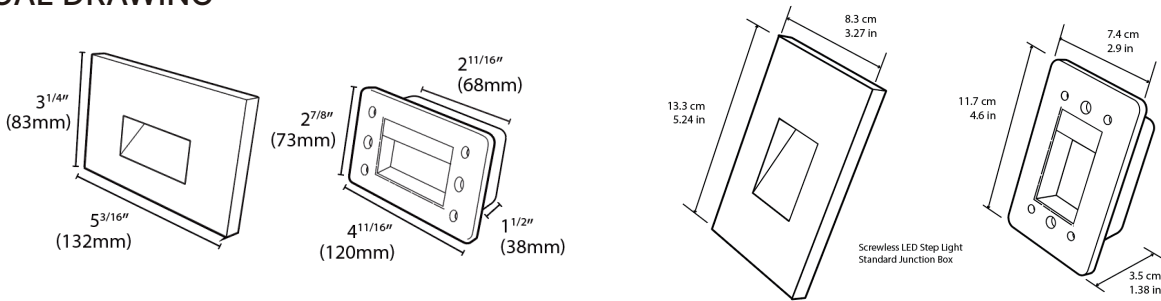

Vandal resistance

TECHNICAL DRAWING

PRODUCT SPECIFICATIONS

Summary	ADL-WP05-RH-A	ADL-WP05-RH-B	ADL-WP05-RV-A	ADL-WP05-RV-B
Dimensions	120 x 73 x 38 mm	120 x 73 x 38 mm	117 x 74 x 35 mm	117 x 74 x 35 mm
Power Consumption	2 W	2 W	2 W	2 W
Lumen Output	185 lm	185 lm	185 lm	185 lm
Input Voltage	120-277V AC	12V DC	120-277V AC	12V DC
Colour Temperature	2700K, 3000K, 3500K, 4000K, 5000K			
Finish	Brushed Nickel, Black, White			
CRI	Ra80	Ra80	Ra80	Ra80
IP Rating	IP67	IP67	IP67	IP67
Warranty	5 Years	5 Years	5 Years	5 Years

ORDER FORM

1	2	3	4	5	6
1. FAMILY	2. SIZE	3. WATTAGE	4. VOLTAGE	5. CCT	6. TRIM & FINISH
ADL	WP05-RH 121 x 73 x 38 WP05-RV 117 x 74 x 35	2 2 W	A 120-277V AC B 12V DC	27 2700K 30 3000K 35 3500K	40 4000K 45 4500K 50 5000K

Screwless Recess Trim
W 83 x W 133 mm
Black

Screwless Recess Trim
W 83 x W 133 mm
Brushed Nickel

Screwless Recess Trim
W 83 x W 133 mm
White

Screwless Recess Trim
W 83 x W 133 mm
White