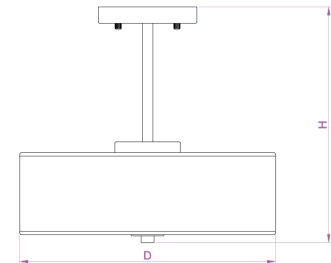

Type	
Project	
Notes	

AD-LC306 / 307
SEMI-FLUSH FIXTURE

Intended for indoor use
Steel Housing
Satin Nickel Finish

PRODUCT SPECIFICATIONS

Summary	AD-LC306	AD-LC307
Dimensions	15-3/8"D x 12-1/4"H	18-1/2"D x 12-3/4"H
Power Consumption	25 W	37 W
Lumen Output	1850lm @ 3000K	2900 lm @ 3000K
Colour Temperature	3000K / 3500K / 4000K	
Input Voltage	120 - 277V AC	
CRI	CRI>80	
Material	Steel + Linen Shade + Diffuser	
Finish	Satin Nickel	
Warranty	5 years	

AD-LC306 15-3/8"D x 12-1/4"H
AD-LC307 18-1/2"D x 12-3/4"H

* units in inches

ORDER FORM

1

2

3

4

5

1. FAMILY

2. SIZE

3. POWER

4. COLOUR

5. FINISH

AD-LC306 ¹
AD-LC307 ²

S 15-3/8"D x 12-1/4"H ¹
M 18-1/2"D x 12-3/4"H ²

25 W ¹
37 W ²