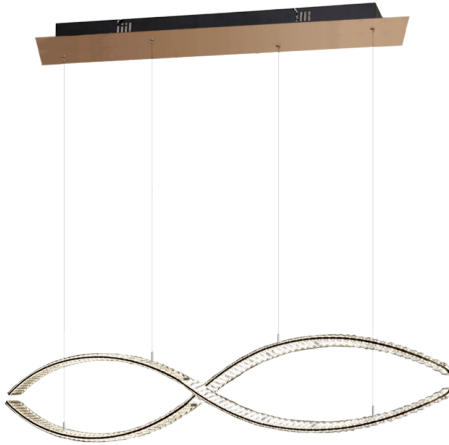

TYPE	
PROJECT	
NOTES	

AD-MD-B-2A

Decorative Suspension Light

Intended for indoor use

Suspension Mounting

Luxury design application

Variety finishes are available

PRODUCT SPECIFICATION

Summary	AD-MD-B-2A
Dimensions (mm)	L 1490 x W 240 x H 1500
Lumen Output	2590 lm
Power Consumption	120-277V AC
Input Voltage	37 W
Colour Temperature	3000K, 3500K, 4000K
Finish	Black, White, Silver, Brass
CRI	Ra 80
Warranty	5 Years

AD-MD-B-2A: L 1490 x W 240 x H 1500

ORDER FORM

AD-MD-B-2A		
------------	--	--

I	2	3
1. FAMILY	2. CCT	3. Finish
AD-MD-B-2A	30 3000K	BK Black
	35 3500K	WH White
	40 4000K	SV Silver
		BR Brass