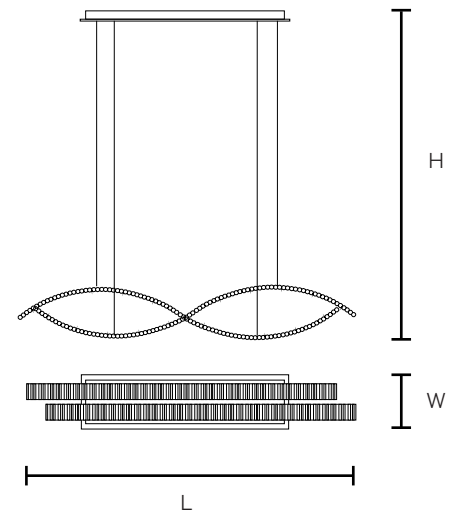

TYPE	
PROJECT	
NOTES	

AD-MD-B-2A

Decorative Suspension Light

Intended for indoor use

Suspension Mounting

Luxury design application

Variety finishes are available

PRODUCT SPECIFICATION

Summary	AD-MD-B-2A
Dimensions (mm)	L 1490 x W 240 x H 1500
Lumen Output	2590 lm
Power Consumption	120-277V AC
Input Voltage	37 W
Colour Temperature	3000K, 3500K, 4000K
Finish	Black, White, Silver, Brass
CRI	Ra 80
Warranty	5 Years

AD-MD-B-2A: L 1490 x W 240 x H 1500

ORDER FORM

AD-MD-B-2A		
------------	--	--

I	2	3
1. FAMILY	2. CCT	3. Finish
AD-MD-B-2A	30 3000K	BK Black
	35 3500K	WH White
	40 4000K	SV Silver
		BR Brass