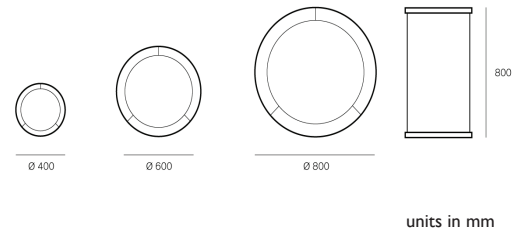

Type	
Project	
Notes	

AD-MD1338C SERIES

Circular Suspension Light

Intended for indoor use
 Suitable for ceiling mounting
 TRIAC dimmable
 Aluminum and acrylic housing

PRODUCT SPECIFICATIONS

Summary	AD-MD1338C-1S	AD-MD1338C-1M	AD-MD1338C-1L
Dimensions (mm)	Ø 400 x 800	Ø 600 x 800	Ø 800 x 800
Power consumption	41 W	48.5 W	86 W
Voltage	120V AC		
Colour Temperature	3000k 3500k 4000k		
Lumen Output	2870 lm	3395 lm	6020 lm
IP	20		
Warranty	5 years		

2. SIZE

S Ø 400 x 800
M Ø 600 x 800
L Ø 800 x 800

3. CCT

30 3000K
35 3500K
40 4000K

4. FINISH

I Sandy Coffee