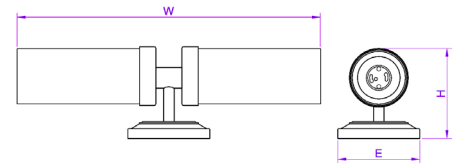

Type	
Project	
Notes	

AD-LW054

Wall Light Sconce

Intended for indoor use

Steel Housing

Satin Nickel Finish

PRODUCT SPECIFICATIONS

Summary	AD-LW054
Dimensions	20"W x 4-3/4"H x 4-1/2"E
Power Consumption	2 x 18 W
Lamp / Watts	2 x 18W GU24 (Included)
Colour Temperature	3000K / 3500K / 4000K
Input Voltage	120 - 277V AC
Material	Steel + Frosted White Glass
Finish	Satin Nickel
Certification	Energy Star, cETLus
Warranty	5 years

AD-LW054

20"W x 4-3/4"H x 4-1/2"E

* units in inches

ORDER FORM

1

2

3

4

5

1. FAMILY

AD-LW054

2. SIZE

S 20"W x 4-3/4"H x 4-1/2"E

3. POWER

2 x 18 W

4. COLOUR