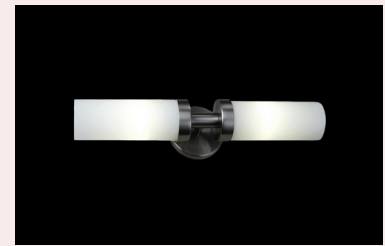

Type	
Project	
Notes	

AD-LW054

Wall Light Sconce

Intended for indoor use

Steel Housing

Satin Nickel Finish

PRODUCT SPECIFICATIONS

Summary	AD-LW054
Dimensions	20"W x 4-3/4"H x 4-1/2"E
Power Consumption	2 x 18 W
Lamp / Watts	2 x 18W GU24 (Included)
Colour Temperature	3000K / 3500K / 4000K
Input Voltage	120 - 277V AC
Material	Steel + Frosted White Glass
Finish	Satin Nickel
Certification	Energy Star, cETLus
Warranty	5 years

AD-LW054

20"W x 4-3/4"H x 4-1/2"E

* units in inches

ORDER FORM

1

2

3

4

5

1. FAMILY

AD-LW054

2. SIZE

S 20"W x 4-3/4"H x 4-1/2"E

3. POWER

2 x 18 W

4. COLOUR

30 3000K
35 3500K
40 4000K

5. FINISH

I Satin Nickel